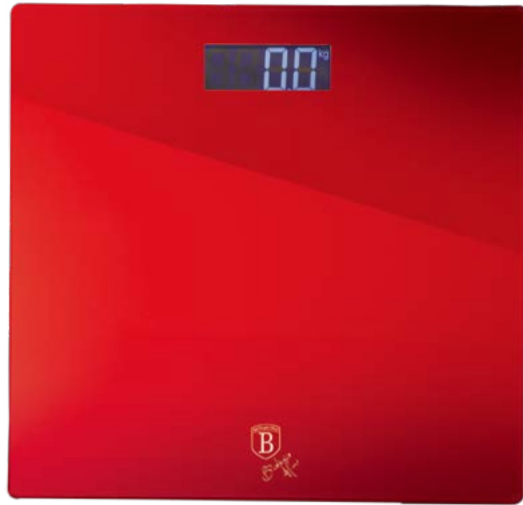

DIGITAL BATHROOM SCALE

Item number BH-9351 Pcs/ctn 10

CAPACITY: 150KG