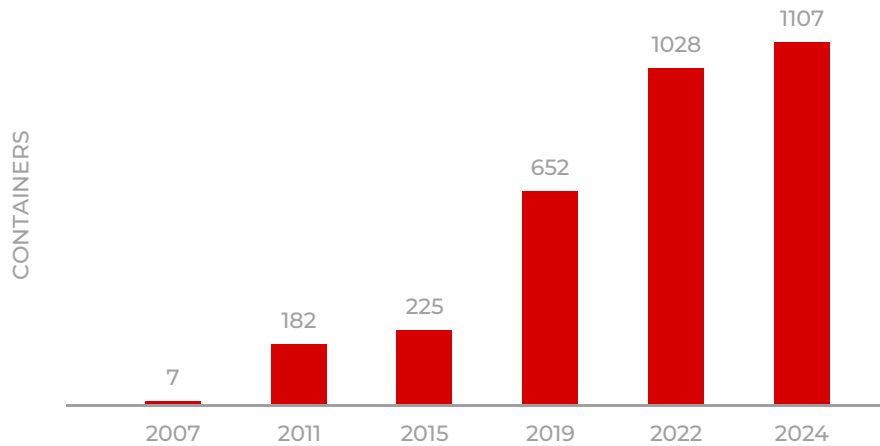

WHO WE ARE

HOME IMPEX LTD.

The first step of our group of companies started by operating as a small family business in a small garage store expanded in 2007 into a Hungarian legal entity called Home Impex Ltd (existing until today as so) and in 2013 into our Hong Kong company called Global House Supply Ltd.

SALES BY CONTAINER VOLUME GROWTH

We are a fast – growing producer of kitchen household products. Our products include categories such as Cook & Bakeware, Kitchen Accessories, Kitchen Tools, Home Electronics and Kitchen Knives. Due to our investment in building up strong purchasing departments (in Europe and in Hong Kong), together with expanding net of agents and distributors in 88 countries, we have managed to grow year to year from 2007.