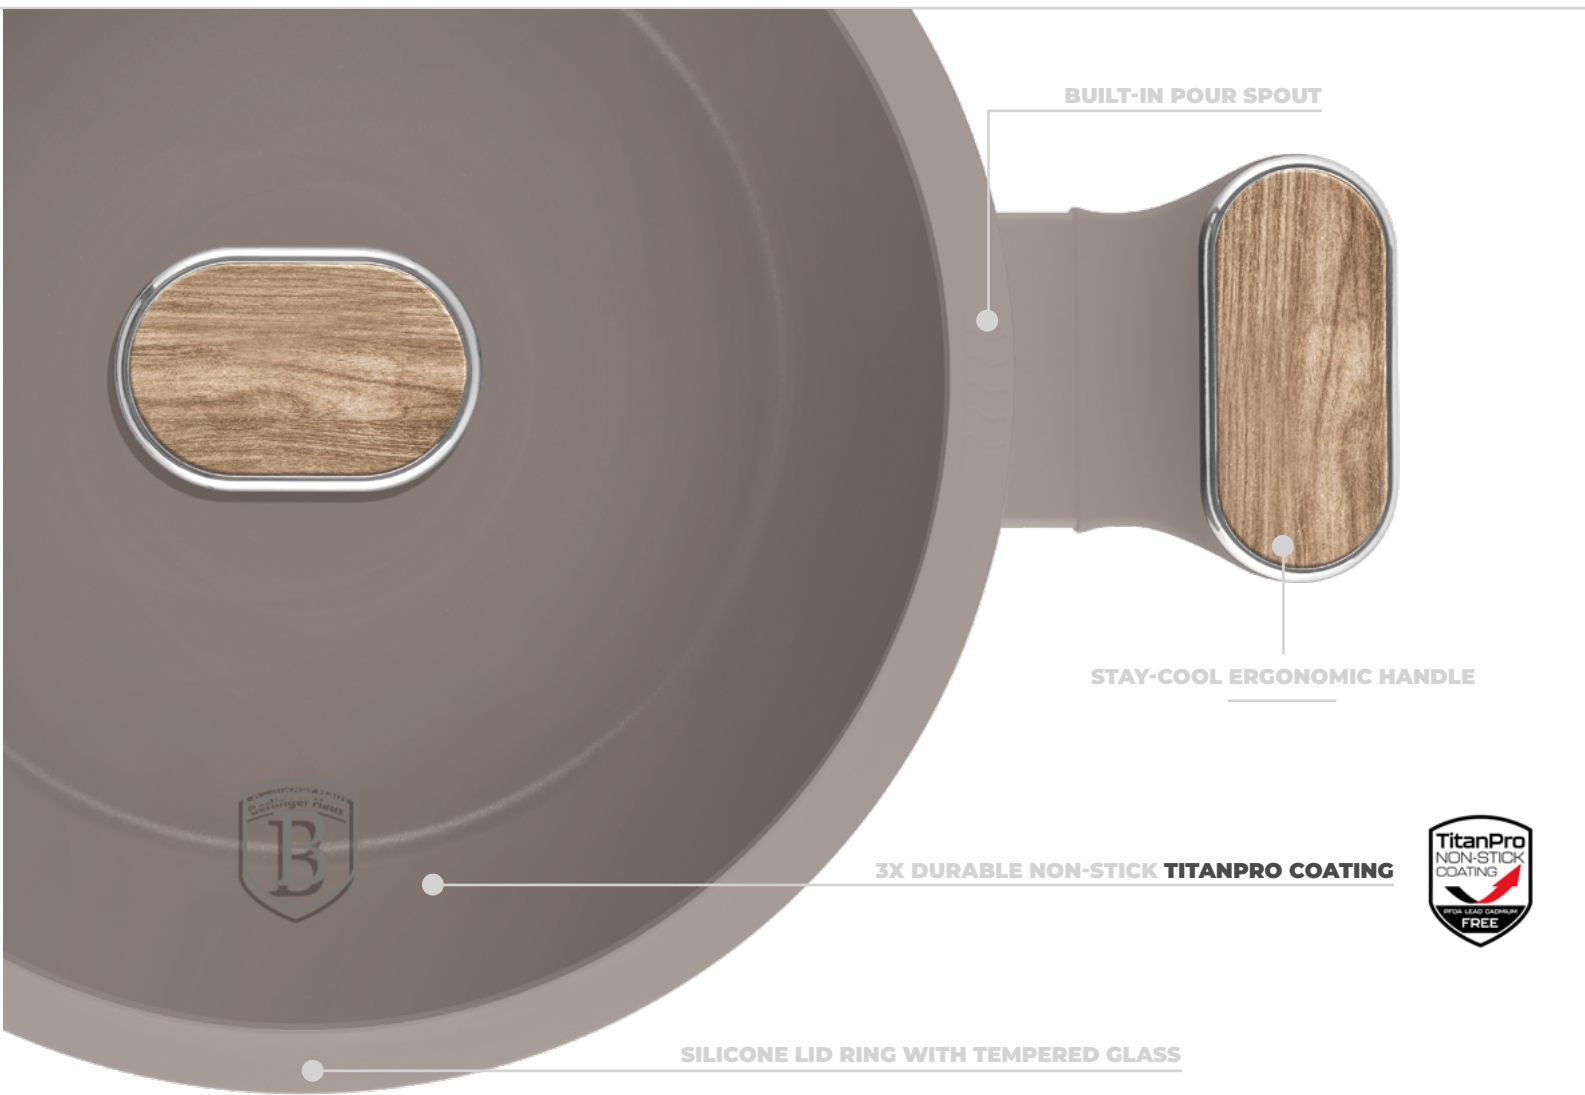

BUILT-IN POUR SPOUT

STAY-COOL ERGONOMIC HANDLE

3X DURABLE NON-STICK TITANPRO COATING

SILICONE LID RING WITH TEMPERED GLASS