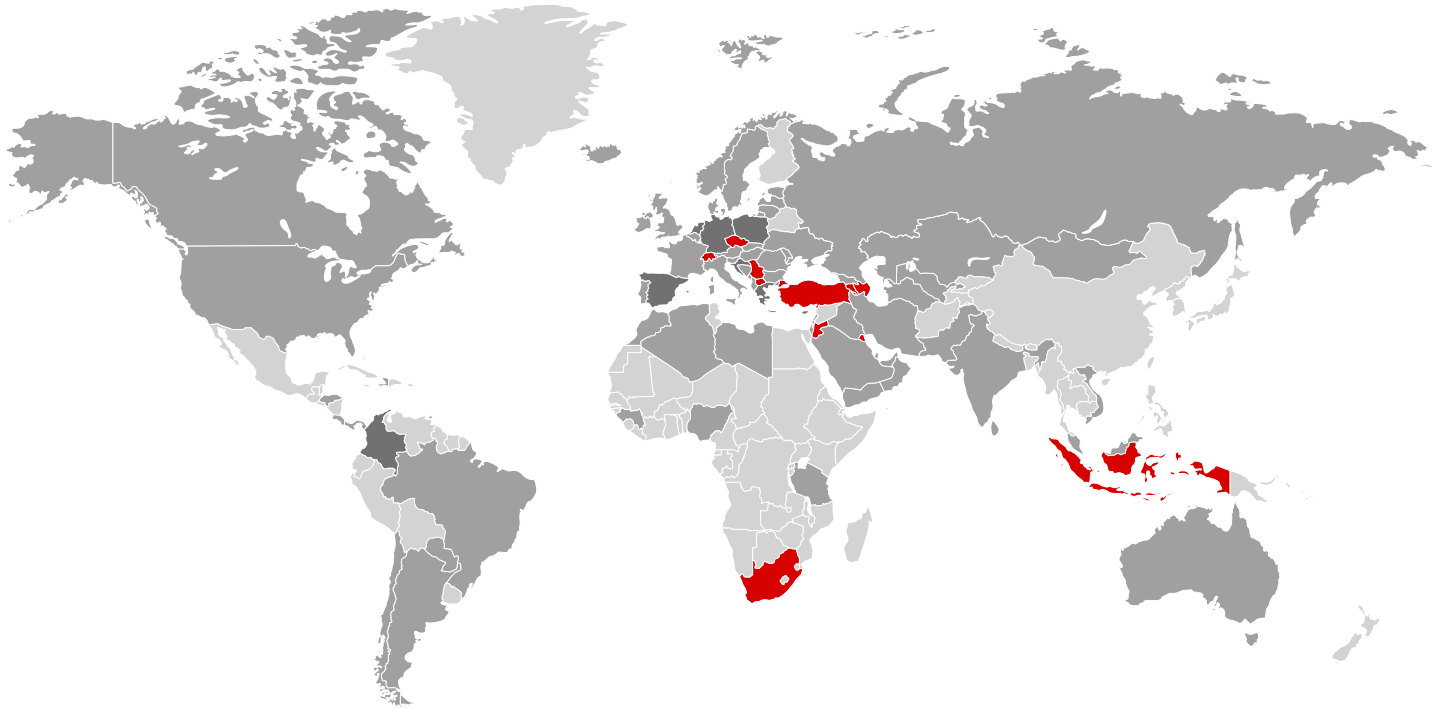

24 own registered
handles, knobs
and designs

14 customer labels
and customer brands
(private labels)

Marketing support
to offline and online
retailers

On 16.07.2021 Home Impex group has decided to be committed to energy efficiency and renewable energy. As a result of this decision the main company Home Impex Ltd. has initiated a tender in order to switch its entire energy system latest until middle of 2024 into a renewable energy enough to supply the entire energy consumption of its 20.000 m² warehouse, 4.500 m² office and showroom all around the world.

■ **Exclusive distributors:**

- Armenia
- Azerbaijan
- Czech Republic
- Indonesia
- Jordan
- Kosovo
- Kuwait
- Serbia
- South Africa
- Switzerland
- Turkey
- Venezuela

■ **Representative agents:**

- Colombia
- Croatia
- Cyprus
- Germany
- Greece
- Netherlands
- Poland
- Spain